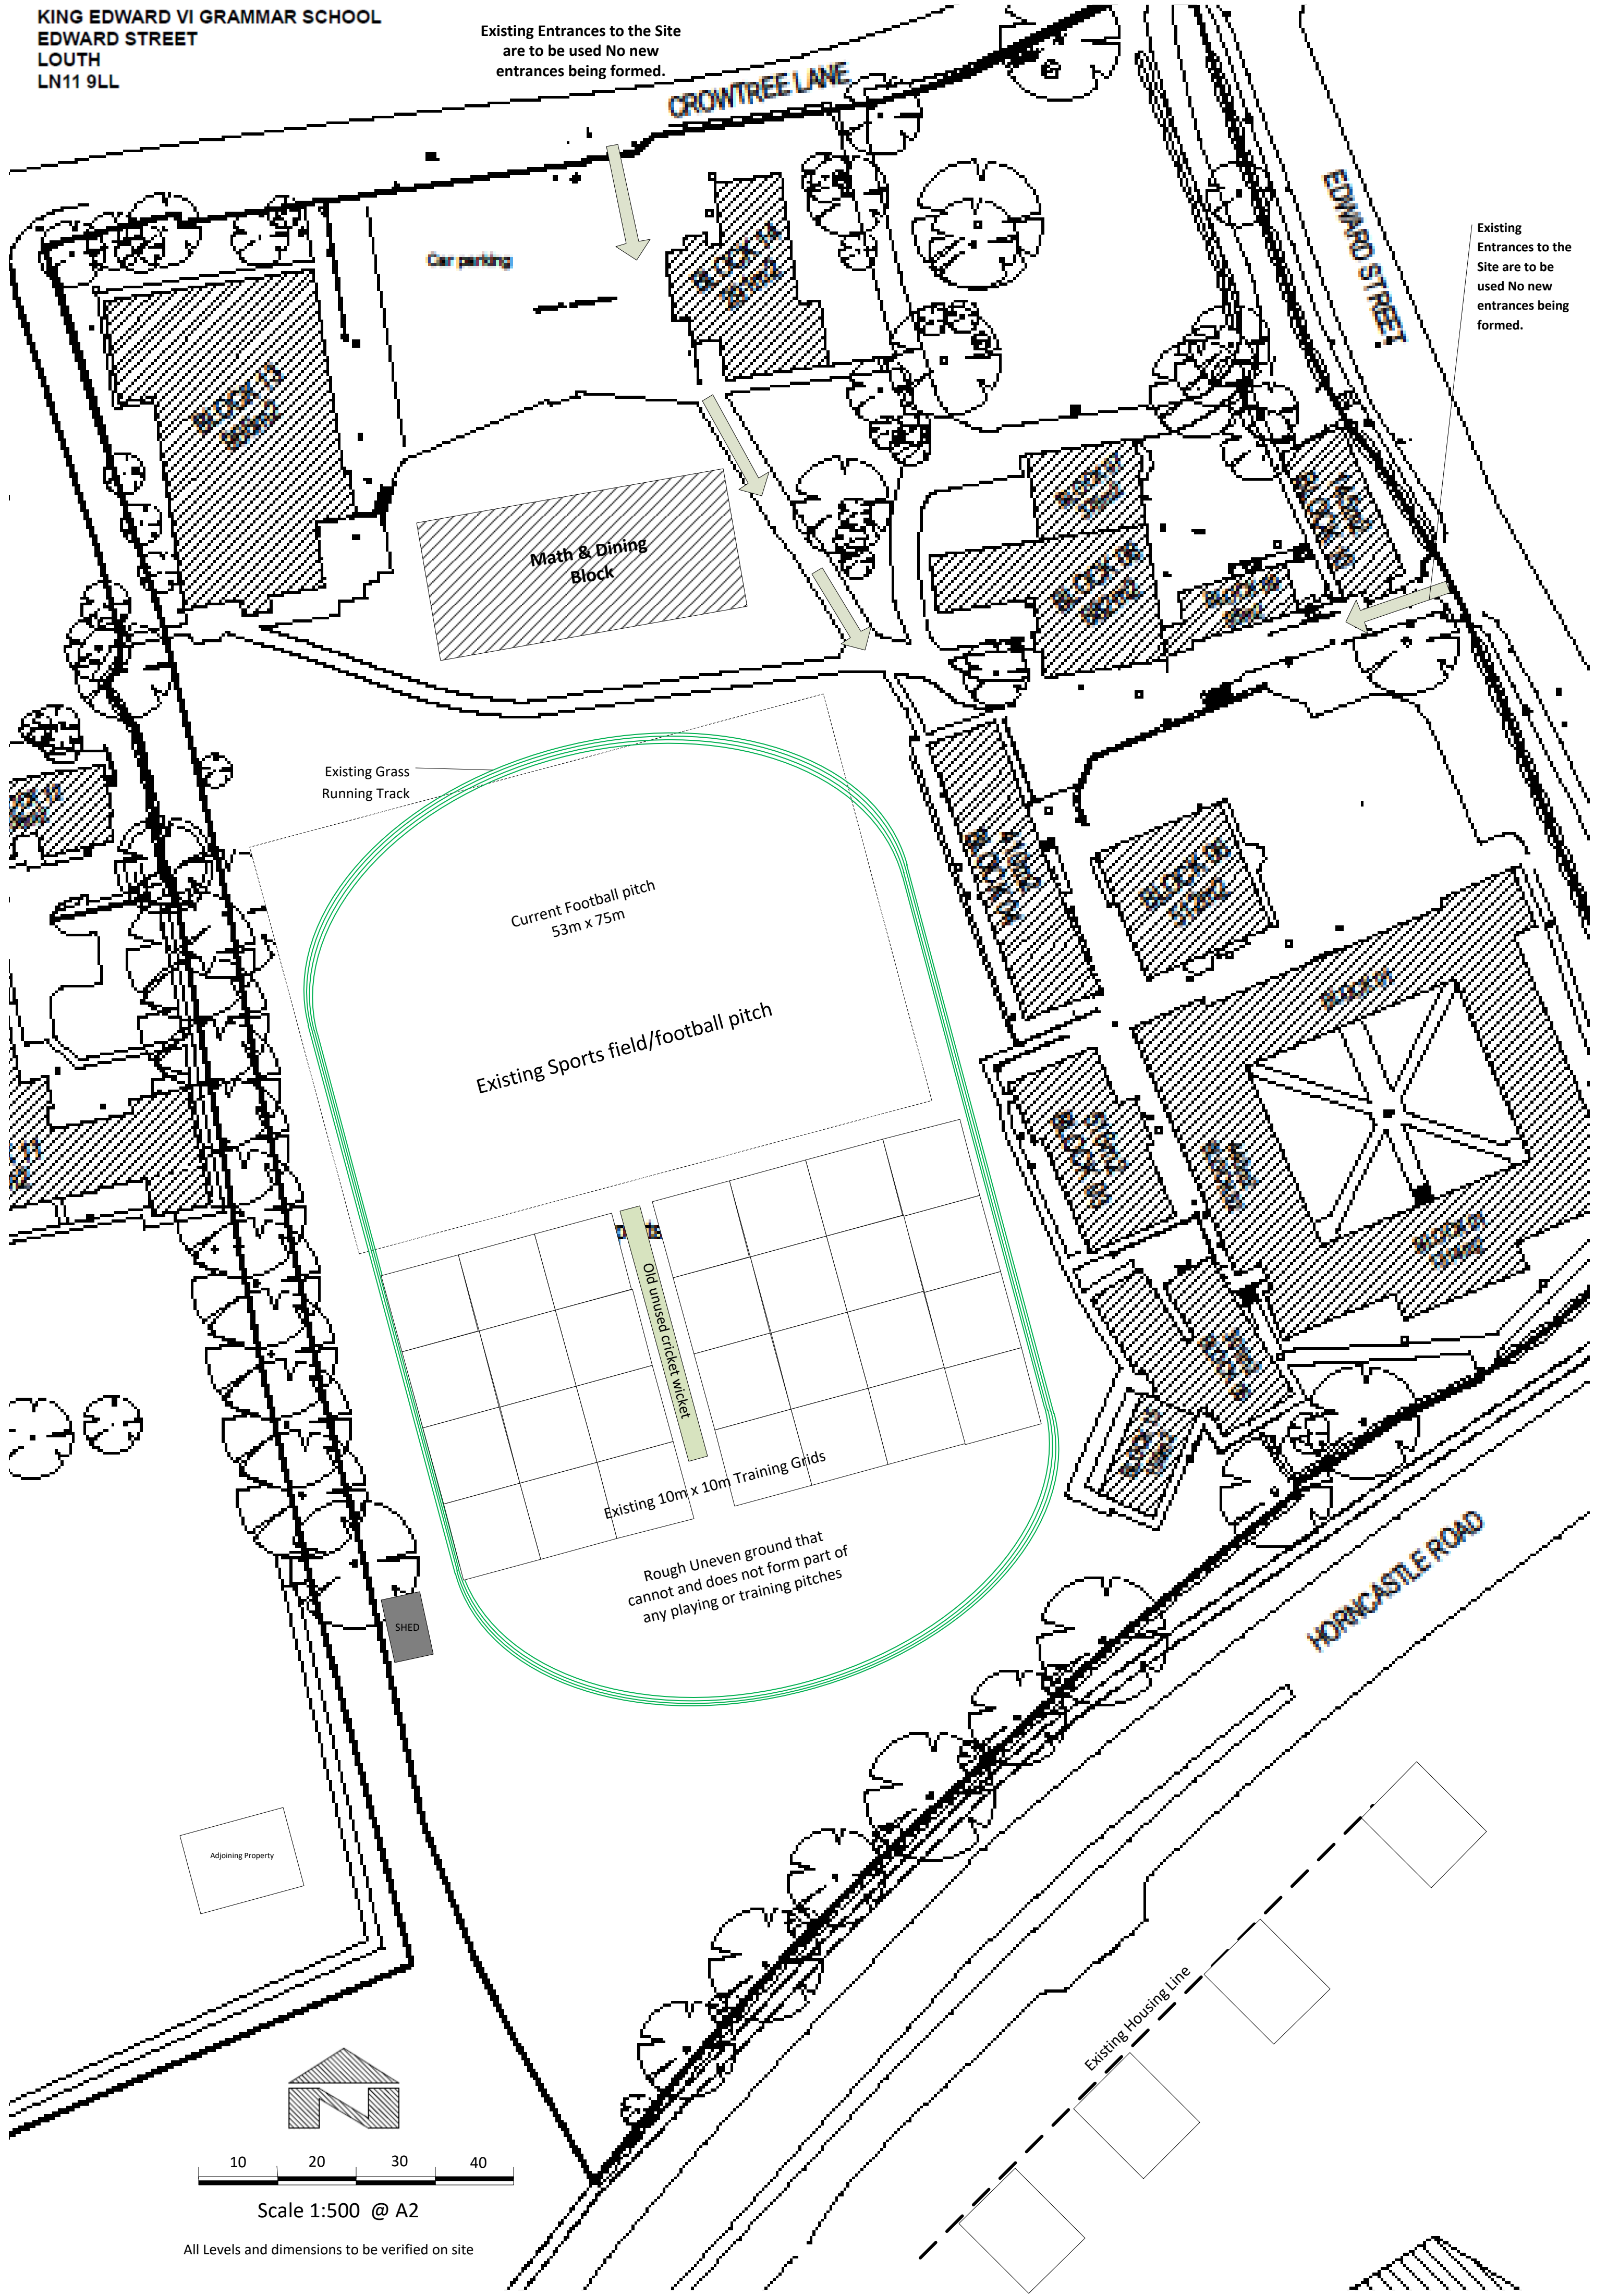

KING EDWARD VI GRAMMAR SCHOOL
EDWARD STREET
LOUTH
LN11 9LL

Existing Entrances to the Site
are to be used No new
entrances being formed.

Existing
Entrances to the
Site are to be
used No new
entrances being
formed.

Scale 1:500 @ A2

All Levels and dimensions to be verified on site